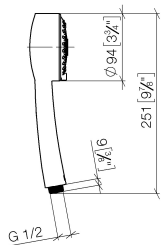

28 002 978

- Three settings: COMPACT RAIN, COMPACT SOFT FLOW, COMPACT AQUAPRESSURE FLOW, max. flow rate 9 l/min (at 3 bar)
- with anti-scale system
- spray head Ø 95mm
- 1/2" connection

Intrinsic protection against back flow.

28 002 978

mm [inches]

**Flow rate chart**

**Certificates**

LGA\_18610.

28 002 978

Parts for other finishes can be found here: [Chrome](#)

### Spare parts list

No.	Item Number	Name	Quantity used	Delivery time
1	09 21 02 115 90	cap	1	2
2	09 23 01 039 90	sieve	1	2
3	09 23 01 077 90	flow reducer	1	2
4	04 12 11 071 00 90	shower	1	2
5	09 30 09 022 90	key	1	2