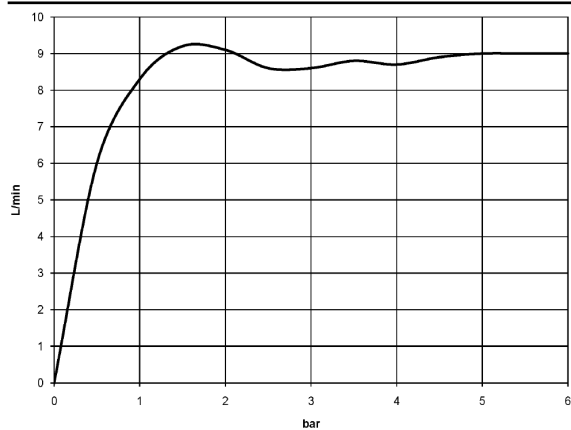

28 002 978

- Three settings: COMPACT RAIN, COMPACT SOFT FLOW, COMPACT AQUAPRESSURE FLOW, max. flow rate 9 l/min (at 3 bar)
- with anti-scale system
- spray head Ø 95mm
- 1/2" connection

Intrinsic protection against back flow.

	Platinum	28 002 978-08
	Chrome	28 002 978-00
	Chrome	28 002 978-00 0010
	Brushed Platinum	28 002 978-06
	Brushed Platinum	28 002 978-06 0010
	Platinum	28 002 978-08 0010
	Durabrand (23kt Gold)	28 002 978-09
	Durabrand (23kt Gold)	28 002 978-09 0010
	Brushed Durabrand (23kt Gold)	28 002 978-28
	Brushed Durabrand (23kt Gold)	28 002 978-28 0010
	Brushed Chrome	28 002 978-93
	Brushed Chrome	28 002 978-93 0010
	Brushed Dark Platinum	28 002 978-99
	Brushed Dark Platinum	28 002 978-99 0010

28 002 978

mm [inches]

**Flow rate chart**

**Certificates**

LGA\_18610.

28 002 978

Parts for other finishes can be found here: [Chrome](#)